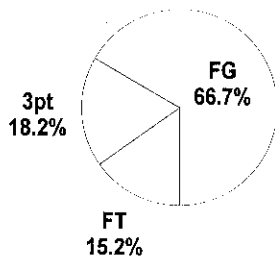

Shot Summary	M/A	%	PTS
3Pt FG	2/13	15.4%	6
2Pt FG	11/25	44.0%	22
Layups - L	1/1	100.0%	2
Layups - R	2/2	100.0%	4
Dunks	0/0	0.0%	0
Putbacks	3/3	100.0%	6
Overall Shooting	13/38	34.2%	28
Free Throws	5/6	83.3%	5
Total Points			33

Scoring Distribution